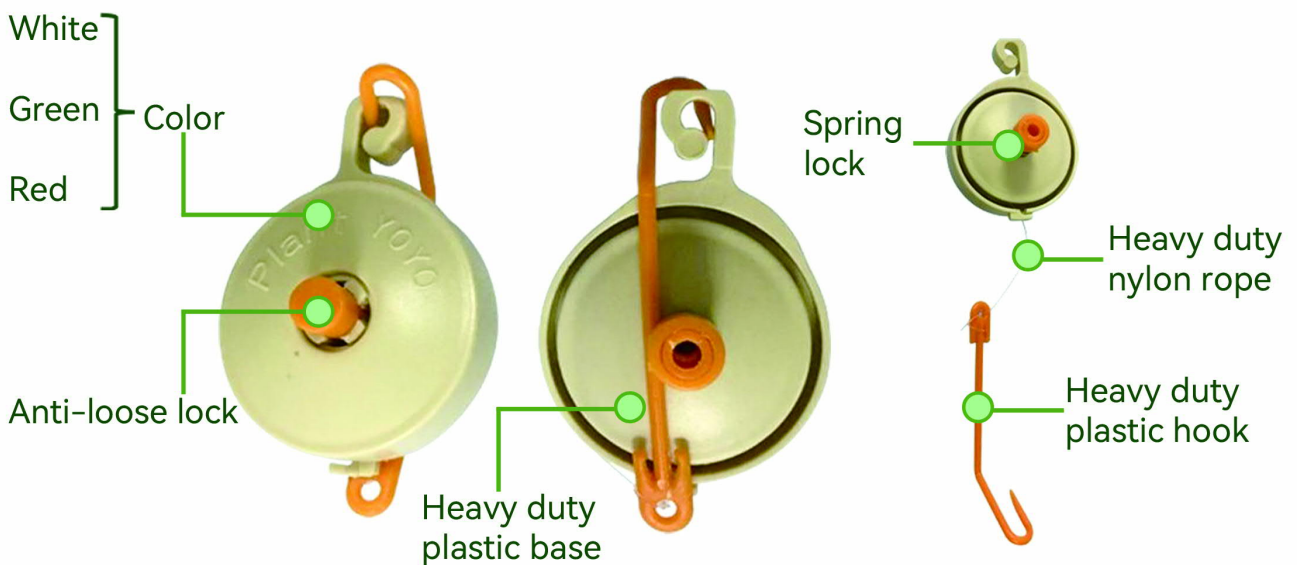

Light Hanger

Light hanger gives us an easy way to fix the lighting equipments in the growing room , also it helps people easily adjust the distance between lighting equipments and plants to protect plants growing healthy.

Plant Yoyo

Plant Yoyo offers the young or unruly plants get a secure support for growing in the desired position, it comes with a plastic stopper offering self-tightening system, easy to use

Timer

Timer helps growers to control the lighting equipments run in exact time to give plants the best growing environment.

Mechanical timer

Dual-outlet timer

Digital timer

Temperature Hydrometer

Temperature hygrometer makes people easy read temperature and humidity inside outside the grow room, growers can easy ready and adjust growing temperature and humidity by ahygrometer.