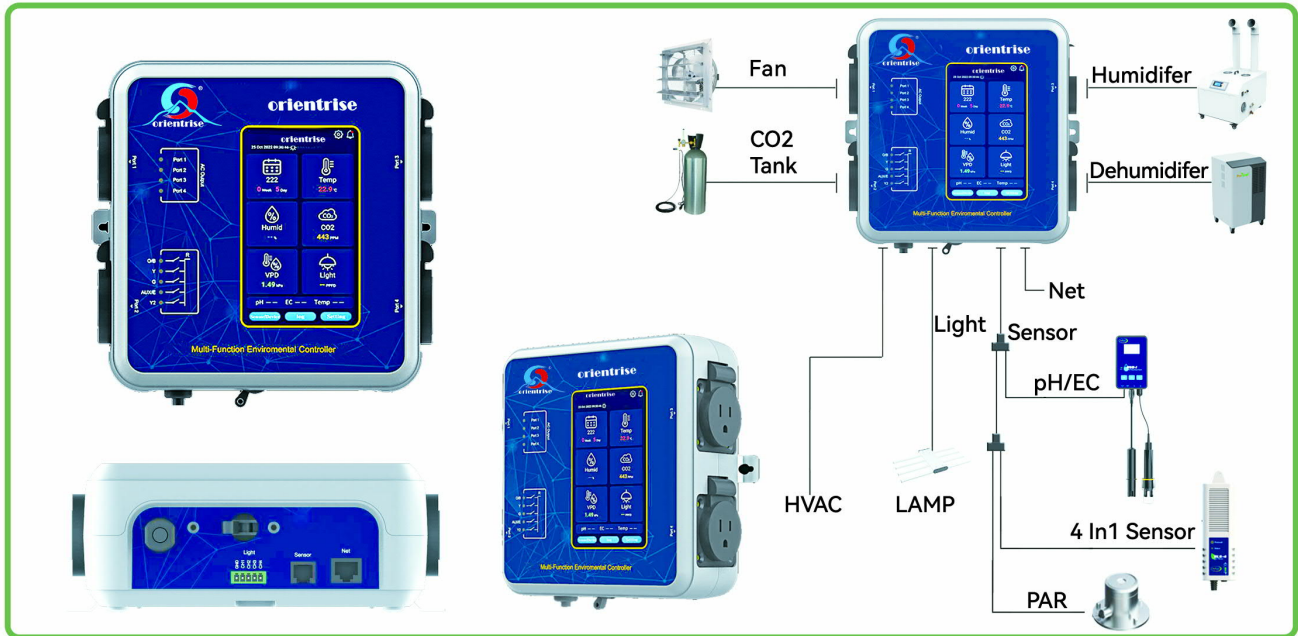

Thermometer

Gardening scissors

Multi-Function Controller

**Basic Version
(Without HVAC and dry contacts)**

**Dry Contact Version
(Without HVAC)**

Multi-Function Controller

**HVAC Version
(Without dry contacts)**