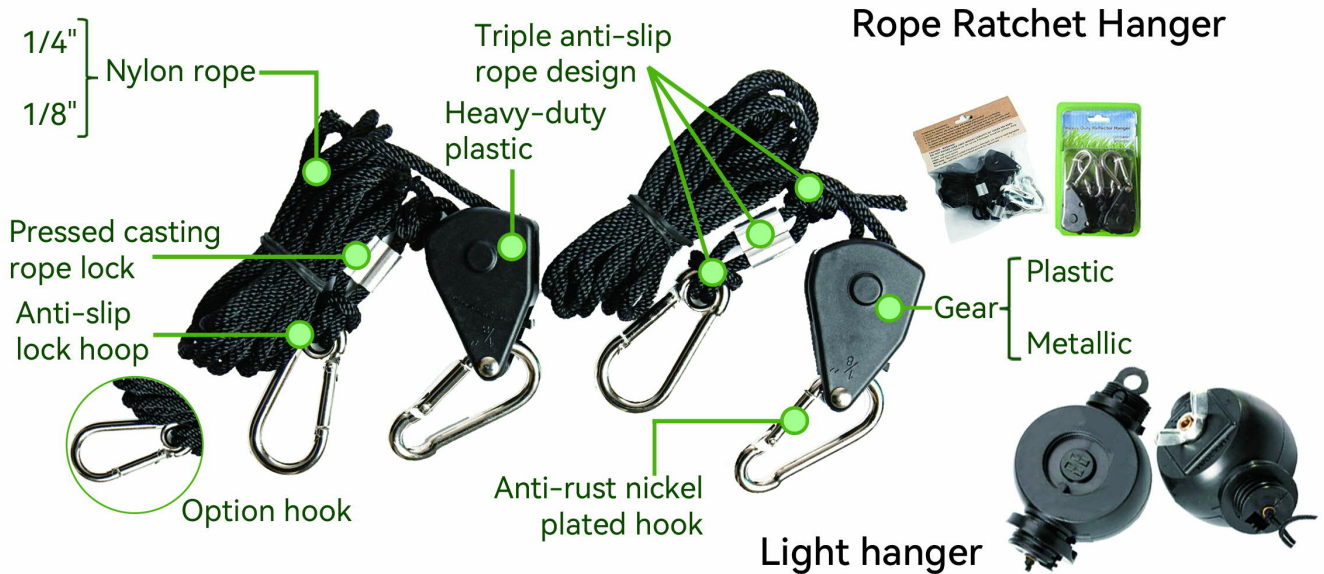

Light Hanger

Light hanger gives us an easy way to fix the lighting equipments in the growing room , also it helps people easily adjust the distance between lighting equipments and plants to protect plants growing healthy.

Plant Yoyo

Plant Yoyo offers the young or unruly plants get a secure support for growing in the desired position, it comes with a plastic stopper offering self-tightening system, easy to use

Timer

Timer helps growers to control the lighting equipments run in exact time to give plants the best growing environment.

Mechanical timer

Dual-outlet timer

Digital timer

Temperature Hydrometer

Temperature hygrometer makes people easy read temperature and humidity inside outside the grow room, growers can easy ready and adjust growing temperature and humidity by ahygrometer.